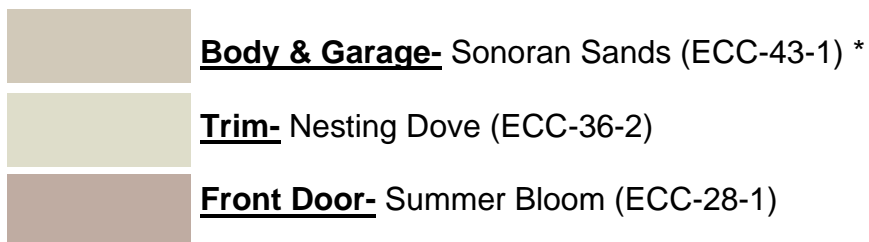

# Country Meadows Unit 10

## Approved Color Schemes

Home Depot- Behr Premium Paint Exterior

\* Original Color Scheme

**Country Meadows Unit 10**  
**Approved Color Palettes**  
Home Depot- Behr Premium Paint Exterior

\* Original Color Scheme

**Country Meadows Unit 10**  
**Approved Color Palettes**  
Home Depot- Behr Premium Paint Exterior

\* Original Color Scheme