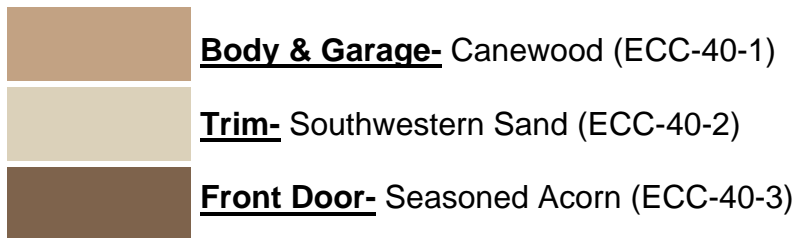

# Country Meadows Unit 10

## Approved Color Schemes

Home Depot- Behr Premium Paint Exterior

\* Original Color Scheme

**Country Meadows Unit 10**  
**Approved Color Palettes**  
Home Depot- Behr Premium Paint Exterior

\* Original Color Scheme

**Country Meadows Unit 10**  
**Approved Color Palettes**  
Home Depot- Behr Premium Paint Exterior

\* Original Color Scheme