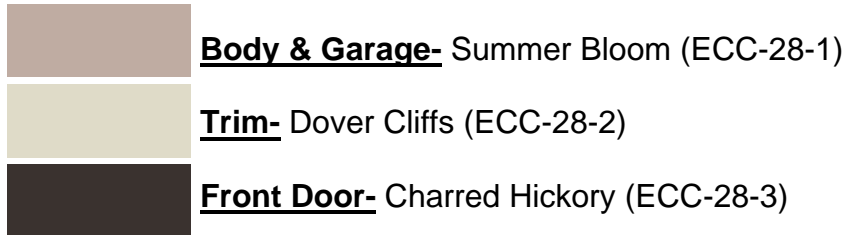

## Approved Color Schemes

Home Depot- Behr Premium Paint Exterior

\* Original Color Scheme

**Country Meadows Unit 10**  
**Approved Color Palettes**  
Home Depot- Behr Premium Paint Exterior

\* Original Color Scheme

**Country Meadows Unit 10**  
**Approved Color Palettes**  
Home Depot- Behr Premium Paint Exterior

\* Original Color Scheme