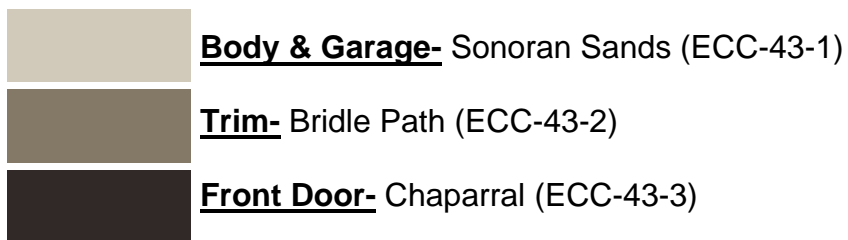

## Approved Color Schemes

Home Depot- Behr Premium Paint Exterior

\* Original Color Scheme

**Country Meadows Unit 10**  
**Approved Color Palettes**  
Home Depot- Behr Premium Paint Exterior

\* Original Color Scheme

**Country Meadows Unit 10**  
**Approved Color Palettes**  
Home Depot- Behr Premium Paint Exterior

\* Original Color Scheme