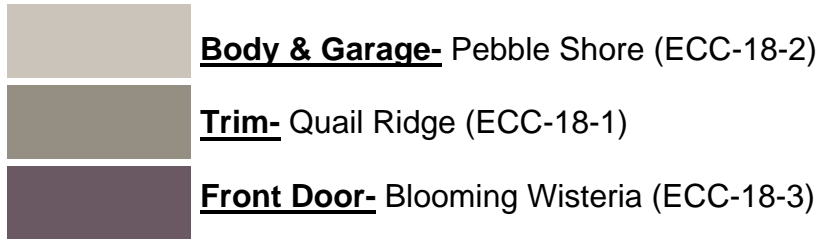

# Country Meadows Unit 10

## Approved Color Schemes

Home Depot- Behr Premium Paint Exterior

\* Original Color Scheme

**Country Meadows Unit 10**  
**Approved Color Palettes**  
Home Depot- Behr Premium Paint Exterior

\* Original Color Scheme

**Country Meadows Unit 10**  
**Approved Color Palettes**  
Home Depot- Behr Premium Paint Exterior

\* Original Color Scheme