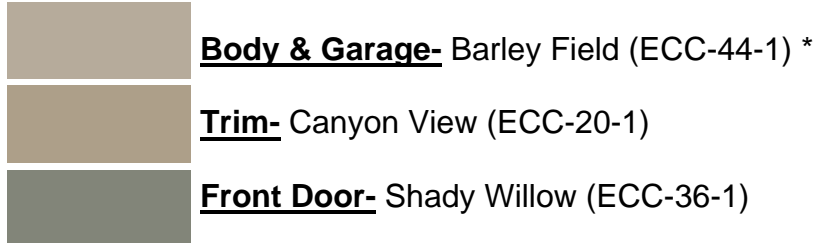

# Country Meadows Unit 10

## Approved Color Schemes

Home Depot- Behr Premium Paint Exterior

\* Original Color Scheme

**Country Meadows Unit 10**  
**Approved Color Palettes**  
Home Depot- Behr Premium Paint Exterior

\* Original Color Scheme

**Country Meadows Unit 10**  
**Approved Color Palettes**  
Home Depot- Behr Premium Paint Exterior

\* Original Color Scheme