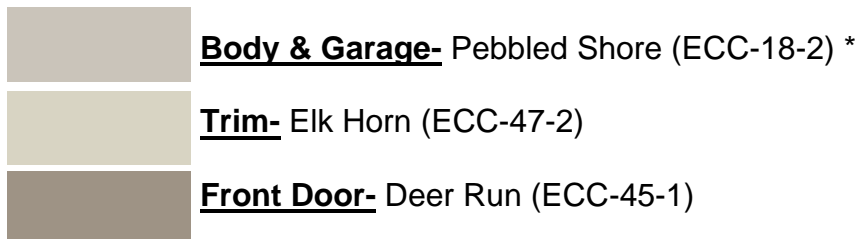

# Country Meadows Unit 10

## Approved Color Schemes

Home Depot- Behr Premium Paint Exterior

\* Original Color Scheme

**Country Meadows Unit 10**  
**Approved Color Palettes**  
Home Depot- Behr Premium Paint Exterior

\* Original Color Scheme